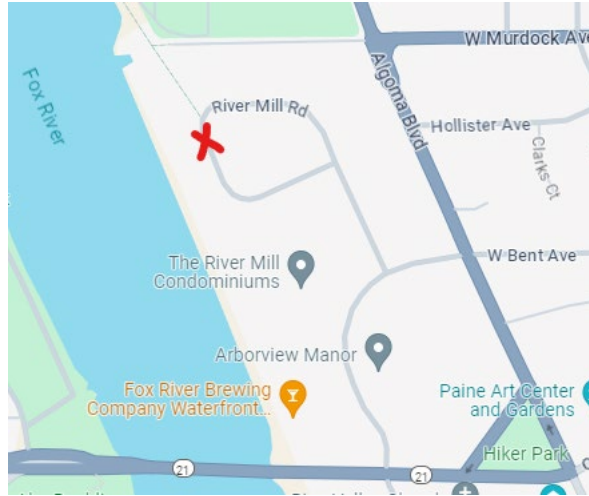

Walking With Friends Oshkosh Y Summer Walking Calendar

Date	Time	Location
2-May	9:00 AM	Meet in Lobby of Downtown Y
9-May	9:00 AM	Millers Bay/Ames Point - Meet at Menominee Park Boat Launch Parking Lot
16-May	9:00 AM	South Park - Meet in parking lot by playground
23-May	9:00 AM	Wiouwash Trail - Meet on River Mill Rd by trail entrance
30-May	9:00 AM	Riverwalk - Meet on Pioneer Dr by parking lot behind businesses on Main St
6-Jun	9:00 AM	Rusch Park/Sawyer Creek Trail - Meet in Traeger School Parking Lot nearest the 20th Ave Y
13-Jun	9:00 AM	Rainbow Park/Veteran's Trail - Meet in parking lot by playground
27-Jun	9:00 AM	Winnebago County Park (Shelter 6 - soccer shelter - (Snell entrance))
11-Jul	8:00 AM	Riverwalk - Meet at Oshkosh Senior Center
18-Jul	8:00 AM	Millers Bay/Ames Point - Meet at Menominee Park Boat Launch Parking Lot
25-Jul	8:00 AM	South Park - Meet in parking lot by playground
1-Aug	8:00 AM	Wiouwash Trail - Meet on River Mill Rd by trail entrance
8-Aug	8:00 AM	Riverwalk - Meet on Pioneer Dr by parking lot behind businesses on Main St
15-Aug	8:00 AM	Rusch Park/Sawyer Creek Trail - Meet in Traeger School Parking Lot nearest the 20th Ave Y
22-Aug	8:00 AM	Rainbow Park/Veteran's Trail - Meet in parking lot by playground
29-Aug	8:00 AM	Winnebago County Park (Shelter 6 - soccer shelter - (Snell entrance))

Maps of Walking Locations

May 9th & July 19th

Miller's Bay/Ames Point

Meet in the parking lot by the sports complex/boat launch

May 16 & July 25

South Park Walking Trails

Meet in the parking lot by the playground

May 23rd & August 1st
Wiowash Trail – Park on River Mill Rd & Meet by Trail entrance

May 30 & August 8th
Oshkosh Riverwalk

June 6th & August 15th
Sawyer Creek Trail – Meet in Traeger Parking lot closest to the 20th Ave Y