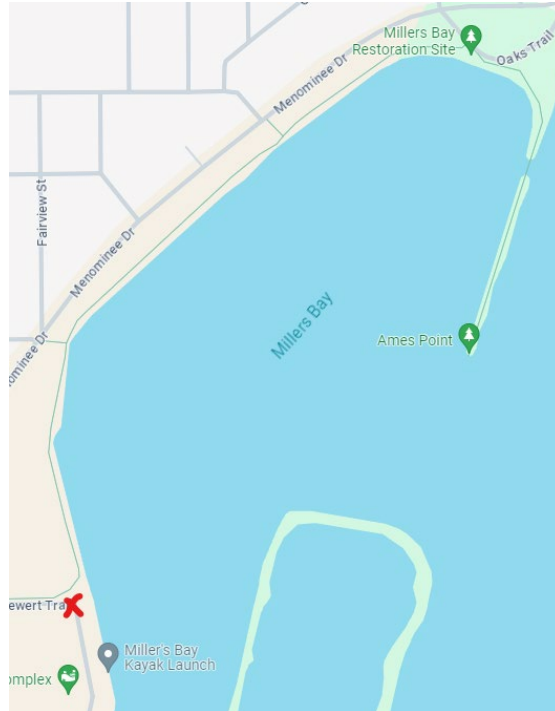

Walking With Friends Oshkosh Y Summer Walking Calendar

Date	Time	Location
2-May	9:00 AM	Meet in Lobby of Downtown Y
9-May	9:00 AM	Millers Bay/Ames Point - Meet at Menominee Park Boat Launch Parking Lot
16-May	9:00 AM	South Park - Meet in parking lot by playground
23-May	9:00 AM	Wiouwash Trail - Meet on River Mill Rd by trail entrance
30-May	9:00 AM	Riverwalk - Meet on Pioneer Dr by parking lot behind businesses on Main St
6-Jun	9:00 AM	Rusch Park/Sawyer Creek Trail - Meet in Traeger School Parking Lot nearest the 20th Ave Y
13-Jun	9:00 AM	Rainbow Park/Veteran's Trail - Meet in parking lot by playground
27-Jun	9:00 AM	Winnebago County Park (Shelter 6 - soccer shelter - (Snell entrance))
11-Jul	8:00 AM	Riverwalk - Meet at Oshkosh Senior Center
18-Jul	8:00 AM	Millers Bay/Ames Point - Meet at Menominee Park Boat Launch Parking Lot
25-Jul	8:00 AM	South Park - Meet in parking lot by playground
1-Aug	8:00 AM	Wiouwash Trail - Meet on River Mill Rd by trail entrance
8-Aug	8:00 AM	Riverwalk - Meet on Pioneer Dr by parking lot behind businesses on Main St
15-Aug	8:00 AM	Rusch Park/Sawyer Creek Trail - Meet in Traeger School Parking Lot nearest the 20th Ave Y
22-Aug	8:00 AM	Rainbow Park/Veteran's Trail - Meet in parking lot by playground
29-Aug	8:00 AM	Winnebago County Park (Shelter 6 - soccer shelter - (Snell entrance))

Maps of Walking Locations

May 9th & July 19th

Miller's Bay/Ames Point

Meet in the parking lot by the sports complex/boat launch

May 16 & July 25

South Park Walking Trails

Meet in the parking lot by the playground

May 23rd & August 1st
Wiowash Trail – Park on River Mill Rd & Meet by Trail entrance

May 30 & August 8th
Oshkosh Riverwalk

June 6th & August 15th
Sawyer Creek Trail – Meet in Traeger Parking lot closest to the 20th Ave Y

Call (920)232-1960 for Information & Reservations

SNELL ROAD
COUNTY HIGHWAY A