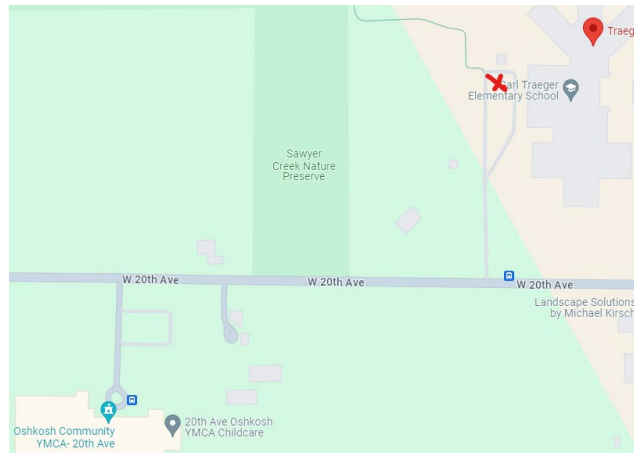

Maps of Walking Locations

May 9th & July 19th

Miller's Bay/Ames Point

Meet in the parking lot by the sports complex/boat launch

May 16 & July 25

South Park Walking Trails

Meet in the parking lot by the playground

May 23rd & August 1st
Wiowash Trail – Park on River Mill Rd & Meet by Trail entrance

May 30 & August 8th
Oshkosh Riverwalk

June 6th & August 15th
Sawyer Creek Trail – Meet in Traeger Parking lot closest to the 20th Ave Y

June 13th & August 22nd

Rainbow Park/Veteran's Trail – meet in parking lot by playground

Meet at shelter 6 by the soccer fields

Enter on Snell Rd

WINNEBAGO COUNTY COMMUNITY PARK

501 E. COUNTY ROAD Y, OSHKOSH, WI 54901
EAST COUNTY ROAD Y