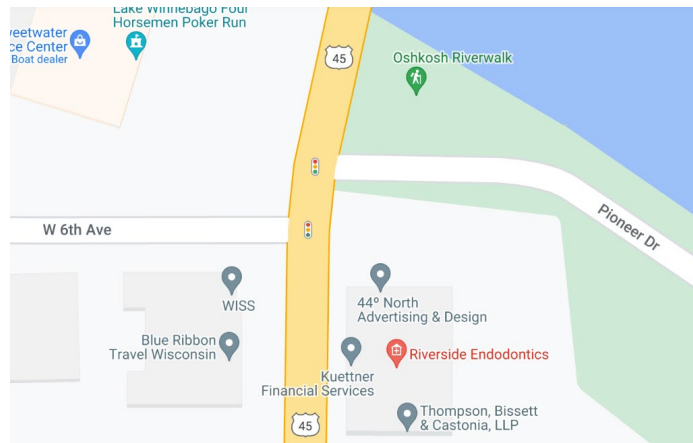

Maps of Walking Locations

May 9th & July 19th

Miller's Bay/Ames Point

Meet in the parking lot by the sports complex/boat launch

May 16 & July 25

South Park Walking Trails

Meet in the parking lot by the playground

May 23rd & August 1st
Wiowash Trail – Park on River Mill Rd & Meet by Trail entrance

May 30 & August 8th
Oshkosh Riverwalk

June 6th & August 15th
Sawyer Creek Trail – Meet in Traeger Parking lot closest to the 20th Ave Y

June 13th & August 22nd

Rainbow Park/Veteran's Trail – meet in parking lot by playground

Meet at shelter 6 by the soccer fields

Enter on Snell Rd

WINNEBAGO COUNTY COMMUNITY PARK

501 E. COUNTY ROAD Y, OSHKOSH, WI 54901
EAST COUNTY ROAD Y