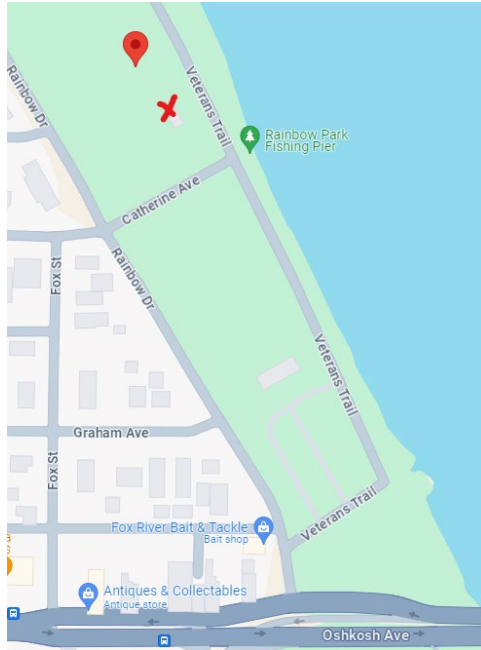

Maps of Walking Locations

May 9th & July 19th

Miller's Bay/Ames Point

Meet in the parking lot by the sports complex/boat launch

May 16 & July 25

South Park Walking Trails

Meet in the parking lot by the playground

May 23rd & August 1st
Wiowash Trail – Park on River Mill Rd & Meet by Trail entrance

May 30 & August 8th
Oshkosh Riverwalk

June 6th & August 15th
Sawyer Creek Trail – Meet in Traeger Parking lot closest to the 20th Ave Y

June 13th & August 22nd

Rainbow Park/Veteran's Trail – meet in parking lot by playground

Meet at shelter 6 by the soccer fields

Enter on Snell Rd

WINNEBAGO COUNTY COMMUNITY PARK

501 E. COUNTY ROAD Y, OSHKOSH, WI 54901
EAST COUNTY ROAD Y