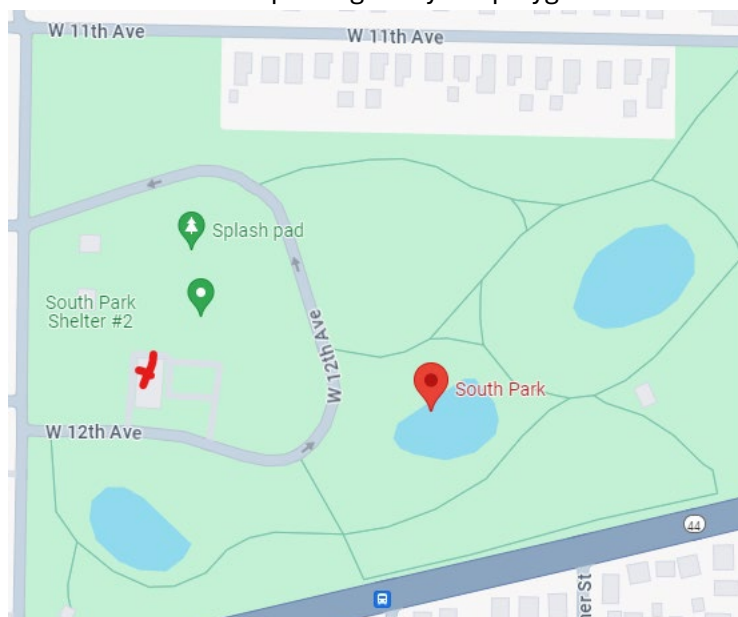

Walking With Friends Oshkosh Y Summer Walking Calendar

Date	Time	Location
2-May	9:00 AM	Meet in Lobby of Downtown Y
9-May	9:00 AM	Millers Bay/Ames Point - Meet at Menominee Park Boat Launch Parking Lot
16-May	9:00 AM	South Park - Meet in parking lot by playground
23-May	9:00 AM	Wiouwash Trail - Meet on River Mill Rd by trail entrance
30-May	9:00 AM	Riverwalk - Meet on Pioneer Dr by parking lot behind businesses on Main St
6-Jun	9:00 AM	Rusch Park/Sawyer Creek Trail - Meet in Traeger School Parking Lot nearest the 20th Ave Y
13-Jun	9:00 AM	Rainbow Park/Veteran's Trail - Meet in parking lot by playground
27-Jun	9:00 AM	Winnebago County Park (Shelter 6 - soccer shelter - (Snell entrance))
11-Jul	8:00 AM	Riverwalk - Meet at Oshkosh Senior Center
18-Jul	8:00 AM	Millers Bay/Ames Point - Meet at Menominee Park Boat Launch Parking Lot
25-Jul	8:00 AM	South Park - Meet in parking lot by playground
1-Aug	8:00 AM	Wiouwash Trail - Meet on River Mill Rd by trail entrance
8-Aug	8:00 AM	Riverwalk - Meet on Pioneer Dr by parking lot behind businesses on Main St
15-Aug	8:00 AM	Rusch Park/Sawyer Creek Trail - Meet in Traeger School Parking Lot nearest the 20th Ave Y
22-Aug	8:00 AM	Rainbow Park/Veteran's Trail - Meet in parking lot by playground
29-Aug	8:00 AM	Winnebago County Park (Shelter 6 - soccer shelter - (Snell entrance))

Maps of Walking Locations

May 9th & July 19th

Miller's Bay/Ames Point

Meet in the parking lot by the sports complex/boat launch

May 16 & July 25

South Park Walking Trails

Meet in the parking lot by the playground

May 23rd & August 1st
Wiowash Trail – Park on River Mill Rd & Meet by Trail entrance

May 30 & August 8th
Oshkosh Riverwalk

June 6th & August 15th
Sawyer Creek Trail – Meet in Traeger Parking lot closest to the 20th Ave Y